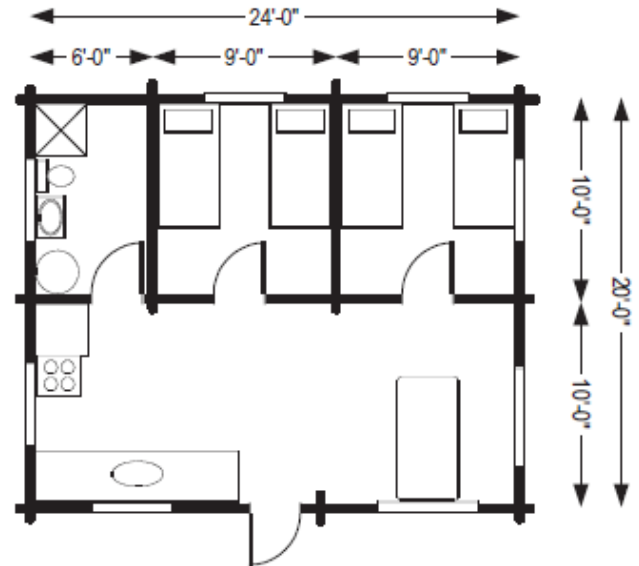

BEAVER

Dimensions: 24' W x 20' D

Levels: 1

Square Footage: 480

Bedrooms: 2

Baths: 1

Cowboy Log Builders LLC

CowboyLogBuilders.com