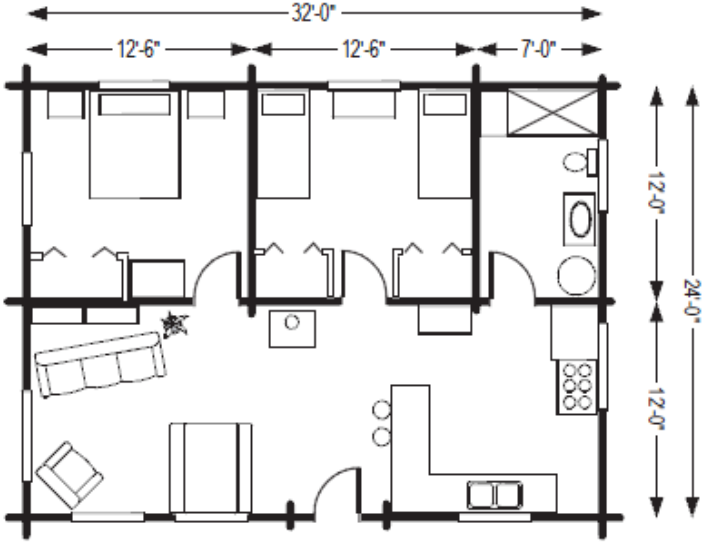

BEECHCRAFT
Dimensions: 32' W x 24' D
Levels: 1
Square Footage: 768
Bedrooms: 2
Baths: 1

Cowboy Log Builders LLC
CowboyLogBuilders.com

Cowboy Log Builders LLC ~ Mike & Sue Lemmon ~ Authorized Reps. ~ 406-388-3458 ~ 406-490-7220
CowboyLogBuilders.com ~ LakeCountryLog.com ~ mslemmon@cowboylogbuilders.com